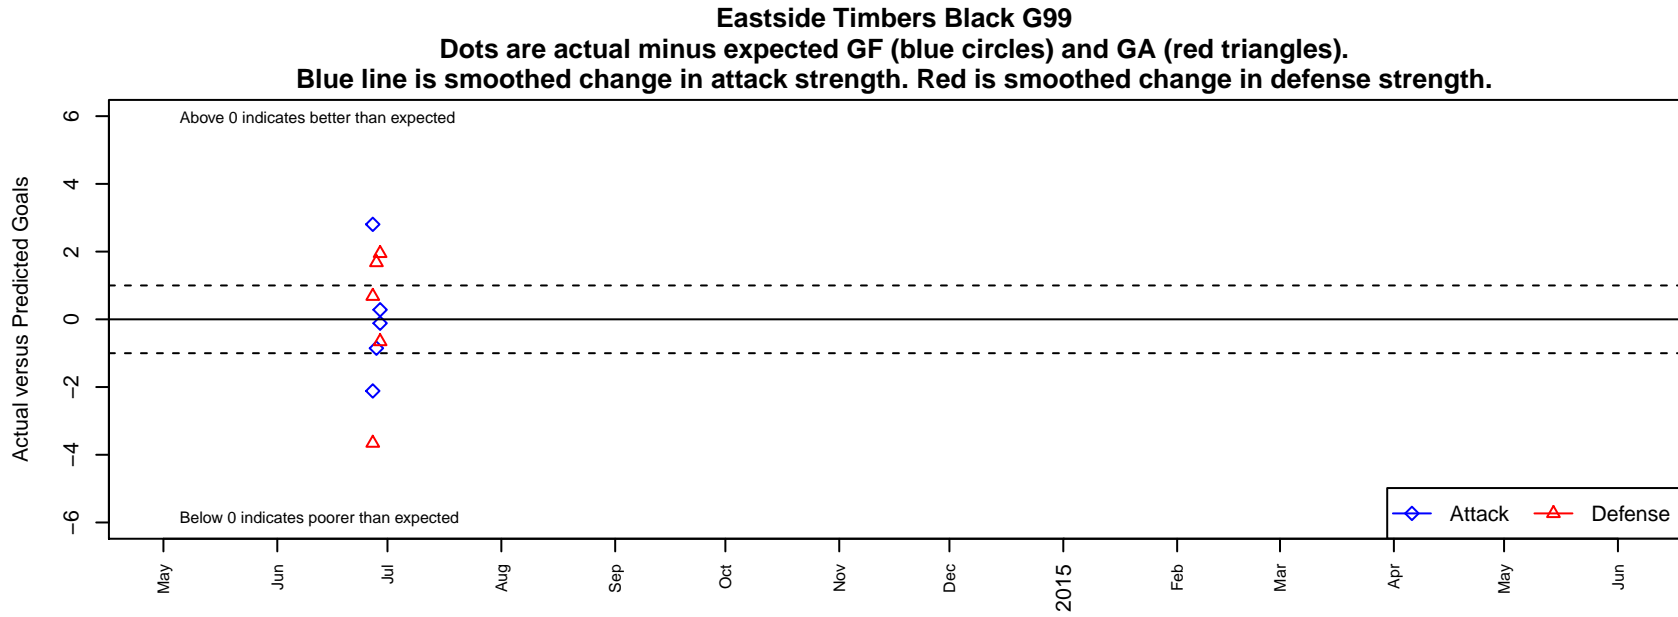

Eastside Timbers Black G99

Eastside Timbers
 Gresham, OR
 G99 total strength=1104
 attack=5.09 defense=1.62
 notes= Southampton

alt names used:
 EST 99G Southampton

Venues played:
 2014 Clash At the Border Silver/Bronze U15

date	home		away		venue	pred.home	pred.away
2014-06-29	Thelo Chaos G99	1	Eastside Timbers Black G99	2	2014 Clash At the Border Silver/Bronze U	2.95	1.72
2014-06-29	Seattle United W Blue G99	3	Eastside Timbers Black G99	2	2014 Clash At the Border Silver/Bronze U	2.35	2.12
2014-06-28	Eastside Timbers Black G99	2	CWSA White G99	0	2014 Clash At the Border Silver/Bronze U	2.85	1.68
2014-06-27	Eastside Timbers Black G99	6	RSA Elite B G99	0	2014 Clash At the Border Silver/Bronze U	3.20	0.68
2014-06-27	Seattle United W Blue G99	6	Eastside Timbers Black G99	0	2014 Clash At the Border Silver/Bronze U	2.35	2.12